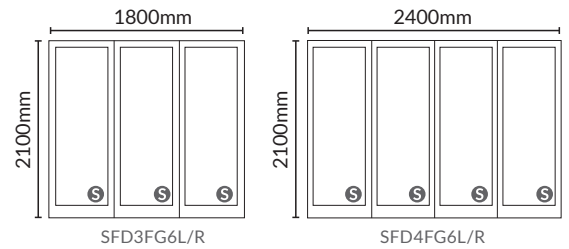

600 SERIES

3, 4, 5, and 6 door configurations are available in either left-hand or right-hand opening.