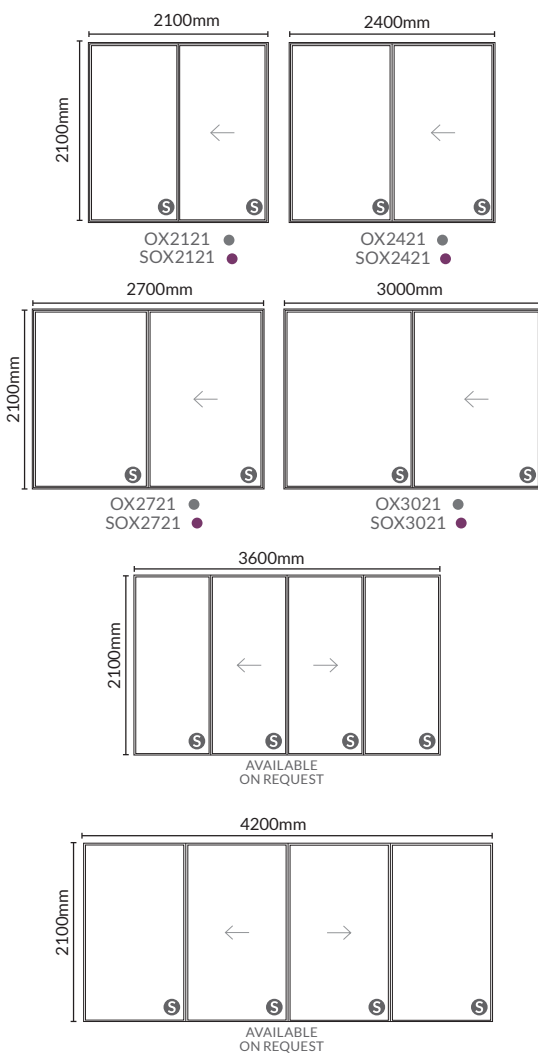

SLIDING DOOR RANGE | ● STANDARD ● SUPERIOR

- All doors are supplied with secure, lockable handles.
- Two-panel sliding doors are universally handed to allow for either left-hand or right-hand opening.
- All doors are fitted with toughened safety glass.

Door Type	Actual size		Opening size to fit	
	Width	Height	Opening Width	Opening Height
OX1521	1,490	2,090	1,500	2,100
OX1821	1,790		1,800	
OX2121	2,090		2,100	
OX2421	2,390		2,400	
OX2721	2,690		2,700	
OX3021	2,990		3,000	
OXXO3021	2,990		3,000	
OXXO3621	3,590		3,600	
OXXO4221	4,190		4,200