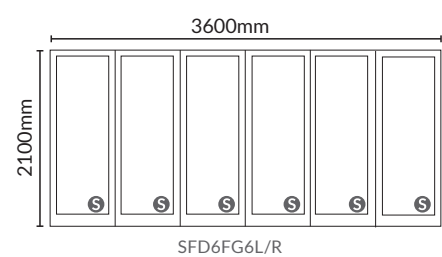

600 SERIES

3, 4, 5, and 6 door configurations are available in either left-hand or right-hand opening.