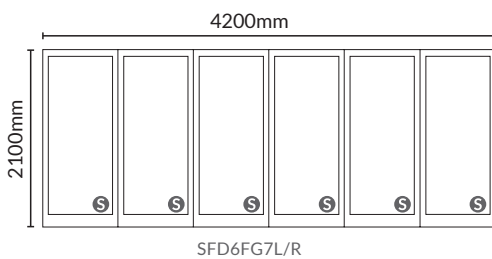

700 SERIES

3, 4, 5, and 6-door configurations are available in either left-hand or right-hand opening.