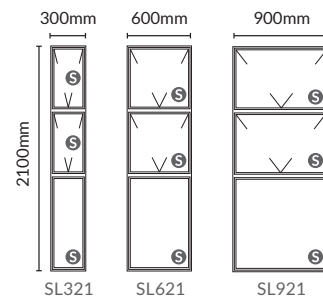

SIDELIGHTS

All Sliding doors can be coupled with sidelights, either fixed or projecting-out vents.

- Pre-glazed sidelights can be fitted to the left, right or on both sides of the doors.
- Adapter jamb and sill sold separately.
- Toughened safety glass fitted to all sidelights.

If used next to an entrance door or a fold-a-side door, please order the following part number: **SLADAPTORB** (where B indicates colour - bronze in this case) to ensure easy installation.

O - Indicates the fixed panel. X - Indicates the sliding panel
OX - Doors are universally handed, i.e. they can be assembled either left-hand or right-hand opening.
OXXO - Doors are opened from the middle.