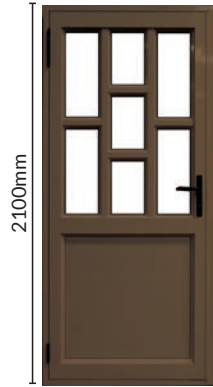

DHGA
(Horizontal boarding)