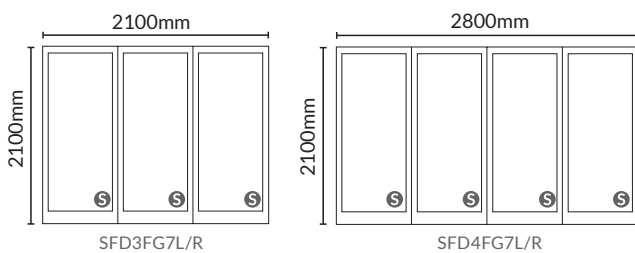

700 SERIES

3, 4, 5, and 6-door configurations are available in either left-hand or right-hand opening.