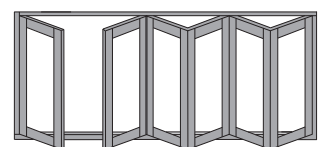

6-door
3600w x 2100h
4200w x 2100h