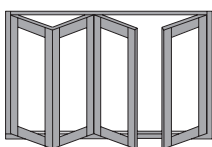

4-door
2400w x 2100h
2800w x 2100h