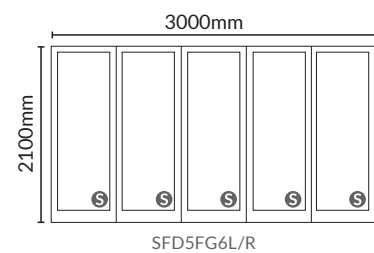

600 SERIES

3, 4, 5, and 6 door configurations are available in either left-hand or right-hand opening.