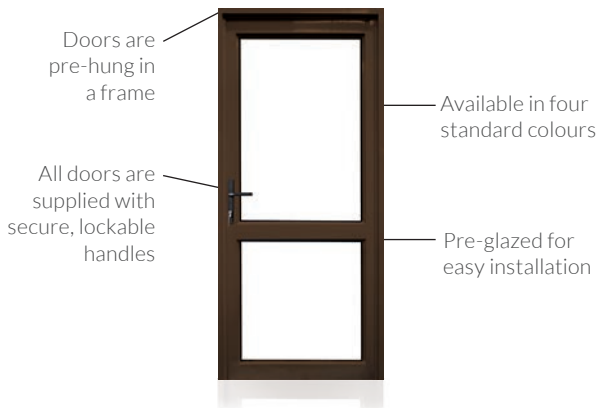

THE **KENZO DOOR** RANGE

KENZO offers a wide range of door types, styles and sizes to meet your needs. This exquisitely made range is readily available through all leading hardware retailers. Selected products are SANS 613 compliant.