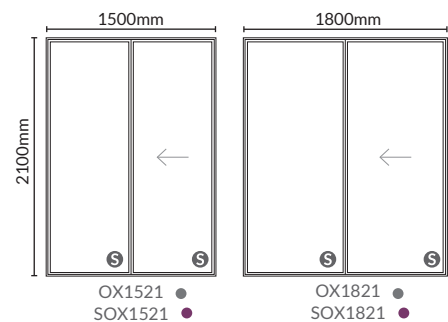

SLIDING DOOR RANGE | ● STANDARD ● SUPERIOR

KENZO sliding doors are constructed with long-life rollers to ensure a smooth gliding action, and are pre-glazed with toughened safety glass. Our sliding doors are designed to be weather- and dust-proof. Available in **SUPERIOR** (60mm stile) or **STANDARD** range (28mm stile).

- All doors are supplied with secure and lockable handles.
- Night latch for extra security supplied with standard range.
- Night latches can be fitted on superior ranges.