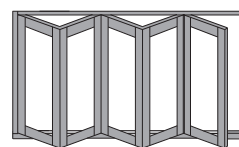

5-door
3000w x 2100h